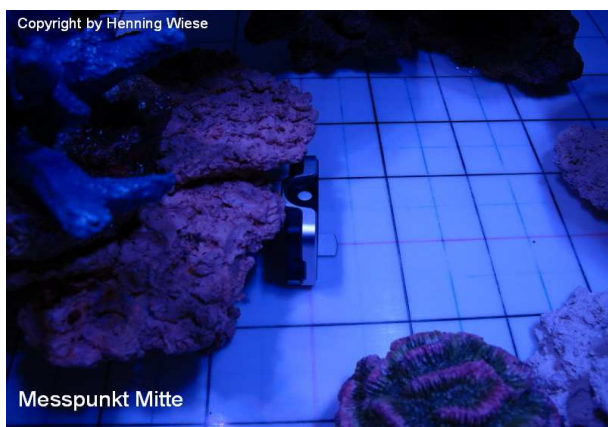

Aqua Illumination Hydra TwentySix HD

Leistungsaufnahme bei 2 Modulen: 185 Watt

Farbeinstellung:

Violett	104%
Green	209%
UV	91%
Blue	112%
Cool withe	117%
Deeo Red	41%
Royal Blue	60%

Back

Auto

Manual

Messorte

Links

Mitte

Rechts

Aufhängung

Mittig

Seitlich / Schräge

Messungen in $\mu\text{mol}/\text{m}^2\text{s}$

Messinstrument: LEDclusive

Links	Mitte	Rechts	Links	Mitte	Rechts
89.875	190.570	71.001	101.860	87.099	83.105